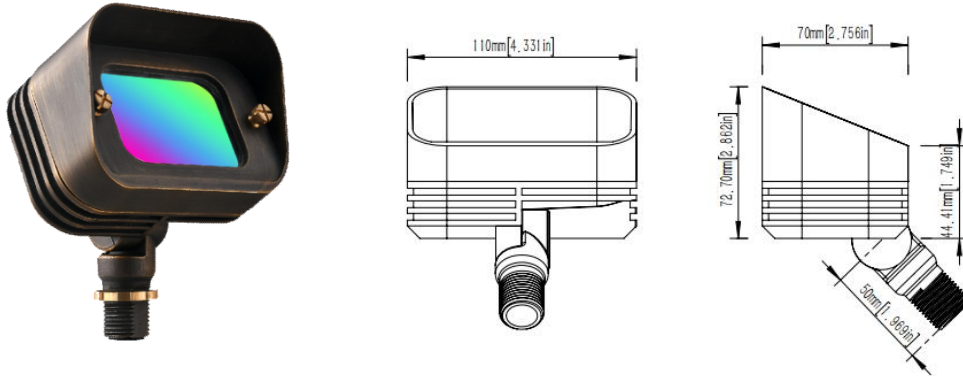

LUXE LIGHTING CO., LTD

BRASS LED FLOOD LIGHT 18W SPECIFICATION

FEATURES of The Brass LED Flood Light:

- Smart Solution for the RGB, Tuneable White, colour-changing with APP or Remote Control
- RED, GREEN, BLUE, 2200K, 2700K, 3000K, 4000K, 5000K
- Single-source integrated 18W LED Flood Light, designed for outdoor flood light for large architectures, large sculptures, and large trees etc
- Solid Brass Construction. Constructed of durable solid cast brass with a weatherproof, heat dissipating design
- Pre-aged finish- a natural patina that does not corrode
- Max Lumens: 830LM (5000K) For fixture, CRI>90+

Specification:

Light Source	Integrated LED (RGB, Tuneable White)							
Power	18W							
Input Voltage	AC 12V Requires a low-voltage transformer(sold separately)							
Output CCT and Lumens	R	G	B	2200K	2700K	3000K	4000K	5000K
	380LM	600LM	120LM	650LM	710LM	720LM	800LM	830LM
Option	RGBW(Red, Green, Blue, 2700K) Tuneable White: 1800K, 2700K, 3000K, 3500K, 4000K Tuneable White: 2700K, 3000K, 3500K, 4000K, 5000K							
Beam Angle	120°							
CRI White	RA>90							
Ingress Protection	IP65							