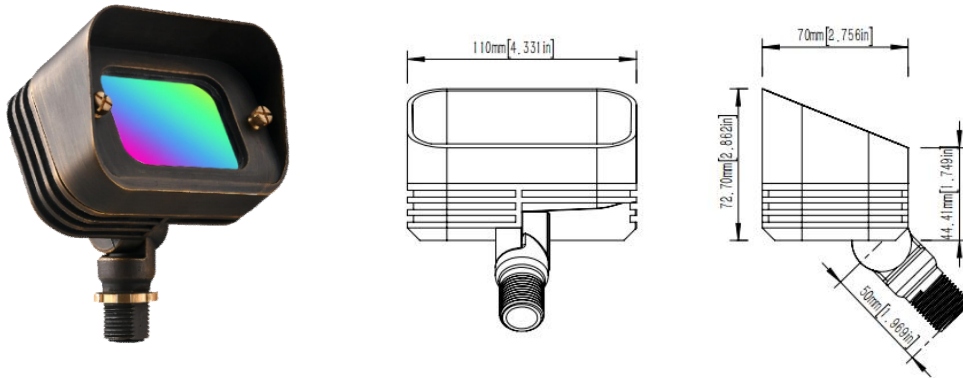

LUXE LIGHTING CO., LTD

BRASS LED FLOOD LIGHT 15W SPECIFICATION

FEATURES of The Brass LED Flood Light:

- Smart Solution for the RGB, Tuneable White, colour-changing with APP or Remote Control
- RED, GREEN, BLUE, 2200K, 2700K, 3000K, 4000K, 5000K
- Single-source integrated 15W LED Flood Light, designed for outdoor flood light for large architectures, large sculptures, and large trees etc
- Solid Brass Construction. Constructed of durable solid cast brass with a weatherproof, heat dissipating design
- Pre-aged finish- a natural patina that does not corrode
- Max Lumens: 720LM (5000K) For fixture, CRI>90+

Specification:

Light Source	Integrated LED (RGB, Tuneable White)							
Power	15W							
Input Voltage	AC 12V Requires a low-voltage transformer(sold separately)							
Output CCT and Lumens	R	G	B	2200K	2700K	3000K	4000K	5000K
	350LM	550LM	110LM	570LM	620LM	630LM	690LM	720LM
Option	RGBW(Red, Green, Blue, 2700K) Tuneable White: 1800K, 2700K, 3000K, 3500K, 4000K Tuneable White: 2700K, 3000K, 3500K, 4000K, 5000K							
Beam Angle	120°							
CRI White	RA>90							
Ingress Protection	IP65							